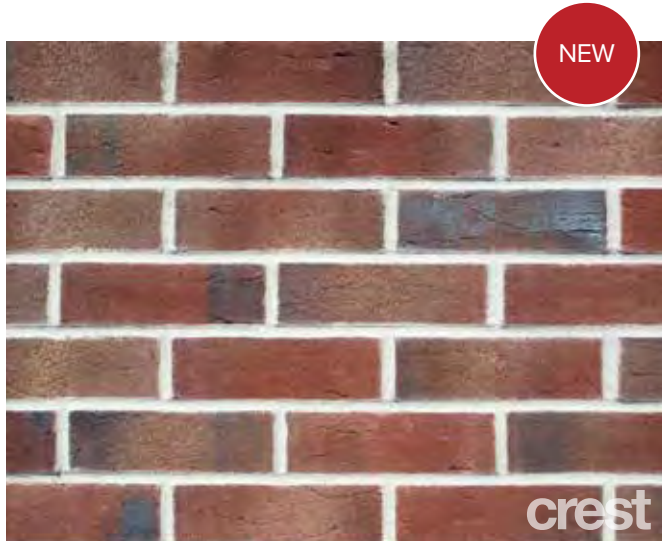

> **VICTORIAN RESERVE**

BRICK SIZE: 65mm PACK SIZE: 540 LOAD SIZE: 12,960 PALLETS: 24

WHATEVER THE SIZE OF YOUR PROJECT WE HAVE A BRICK TO SUIT YOUR NEEDS

> **VIENNA**

BRICK SIZE: 65mm PACK SIZE: 560 LOAD SIZE: 11,200 PALLETS: 20