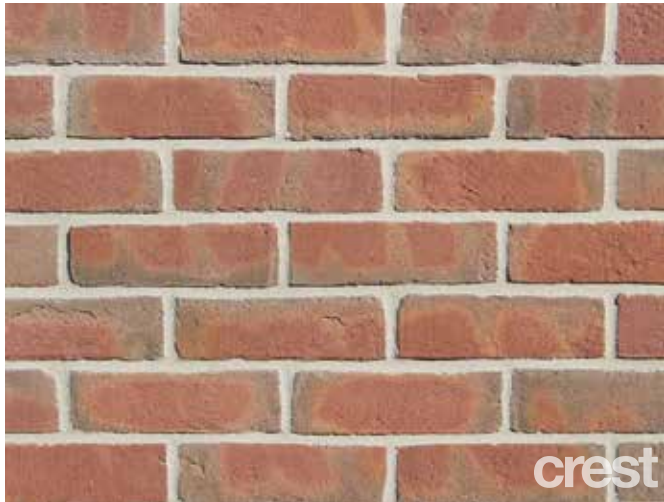

> **BURWELL YELLOW**

BRICK SIZE: 65mm PACK SIZE: 540 LOAD SIZE: 14,040 PALLETS: 26

> **BYLAND MIXTURE**

BRICK SIZE: 65mm PACK SIZE: 730 LOAD SIZE: 13,140 PALLETS: 18

SEE HOW CREST BRICKS CAN TURN YOUR PROJECT INTO SOMETHING EXCEPTIONAL