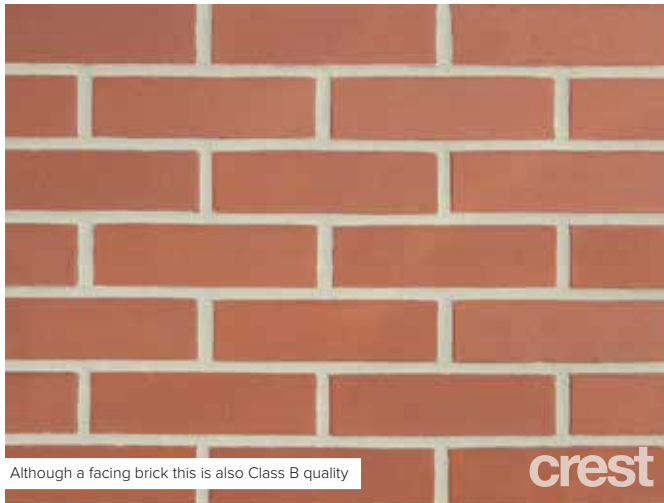

SEE HOW CREST BRICKS CAN TURN YOUR PROJECT INTO SOMETHING EXCEPTIONAL

Although a facing brick this is also Class B quality

crest

> **KNEDLINGTON SMOOTH RED PERFORATED**

BRICK SIZE: 65mm PACK SIZE: 560 LOAD SIZE: 11,200 PALLETS: 20