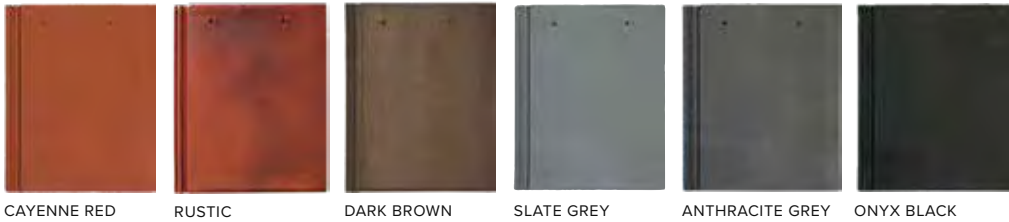

CREST NELSKAMP CONCRETE INTERLOCKING ROOF TILE COLLECTION

*PLANUM CONCRETE RANGE