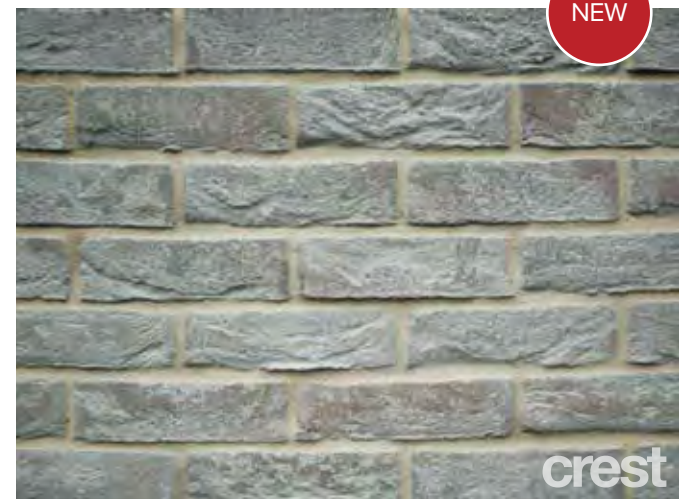

crest

NEW

> MARSEILLE

BRICK SIZE: 65mm   PACK SIZE: 540   LOAD SIZE: 12,960   PALLETS: 24