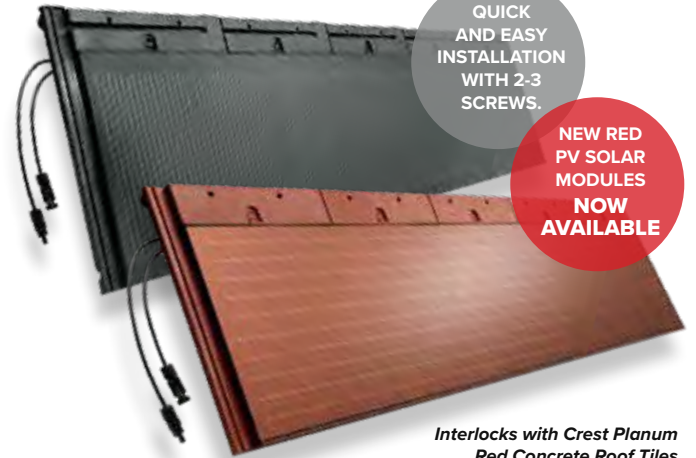

PLANUM BLACK PV SOLAR MODULES

PLANUM RED PV SOLAR MODULES

THE AESTHETIC
ENERGY SYSTEM

The Integrated solar panel roof tiles are both a roof covering and electricity generating solution.

- ▶ Easthetically and technically advanced
- ▶ Engineered to fit quickly and easily
- ▶ Modules interlock with Planum Concrete and G10 Clay Roof Tiles
- ▶ Easy to connect MC4, simply plug and play
- ▶ Delivered as a ready to install unit
- ▶ Performance guarantee:
 - 10 years 90% of rated performance
 - 25 years 80% of rated performance

QUICK
AND EASY
INSTALLATION
WITH 2-3
SCREWS.

NEW RED
PV SOLAR
MODULES
NOW
AVAILABLE

Interlocks with Crest Planum
Red Concrete Roof Tiles
visit our website for details

CREATIVE ROOFSCAPING FROM ONE OF THE UKs LEADING SUPPLIERS OF HIGH - QUALITY ROOFING TILES