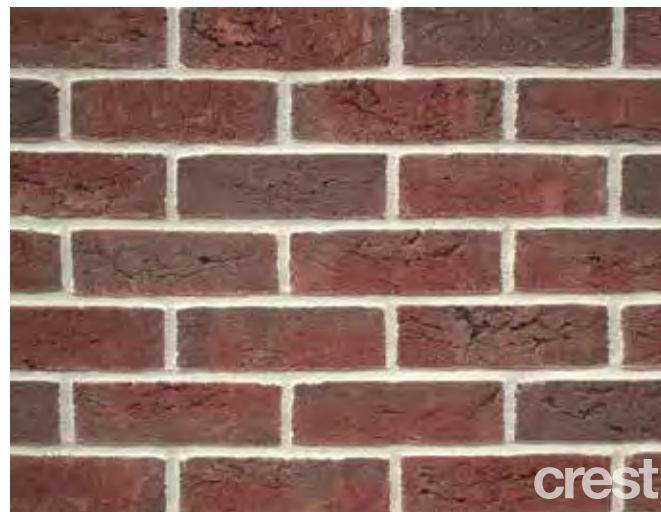

> RUBY MULTI
BRICK SIZE: 65mm   PACK SIZE: 620   LOAD SIZE: 12,400   PALLETS: 20