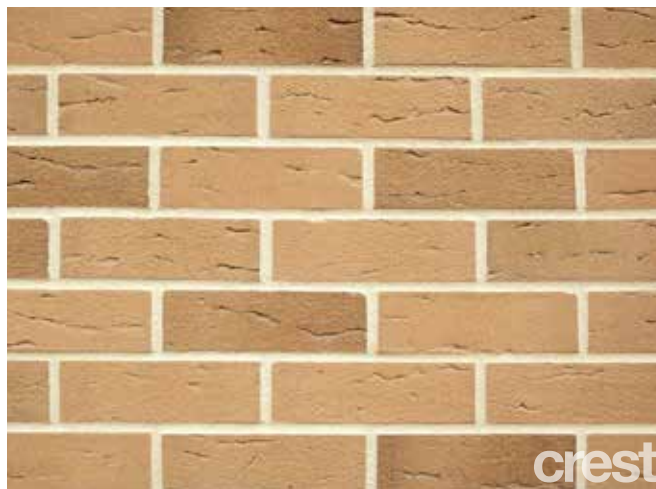

> **ROSEMONT BUFF MULTI**

BRICK SIZE: 65mm   PACK SIZE: 560   LOAD SIZE: 11,200   PALLETS: 20