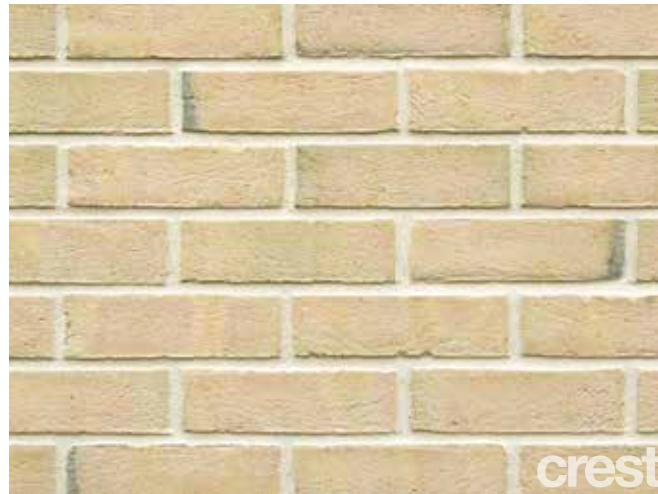

> **AUTUMN GOLD**

BRICK SIZE: 65mm PACK SIZE: 540 LOAD SIZE: 14,040 PALLETS: 26

Tumbled Option Available

> **BALMORAL BLEND**

BRICK SIZE: 65mm PACK SIZE: 504 LOAD SIZE: 10,584 PALLETS: 21

> **BALTRUM**

BRICK SIZE: 65mm PACK SIZE: 540 LOAD SIZE: 14,040 PALLETS: 26