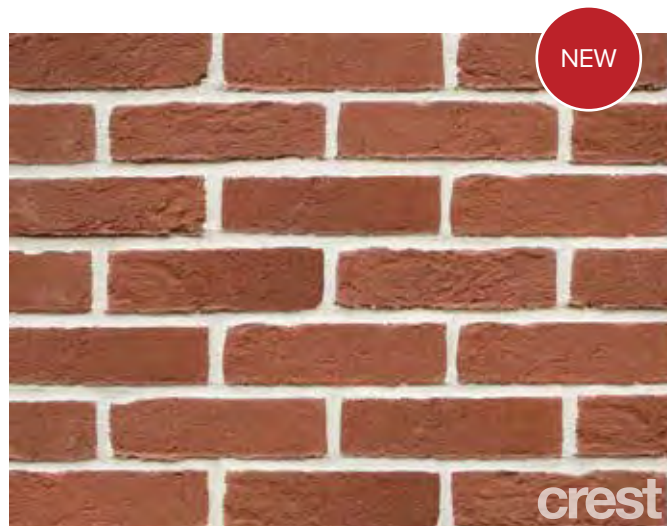

> **GROSVENOR GREY MULTI**

BRICK SIZE: 65mm PACK SIZE: 730 LOAD SIZE: 13,140 PALLETS: 18

> **HAMLET ANTIQUE**

BRICK SIZE: 65mm PACK SIZE: 730 LOAD SIZE: 13,140 PALLETS: 18

> **HAMPSHIRE BLEND**

BRICK SIZE: 65mm PACK SIZE: 540 LOAD SIZE: 12,960 PALLETS: 24