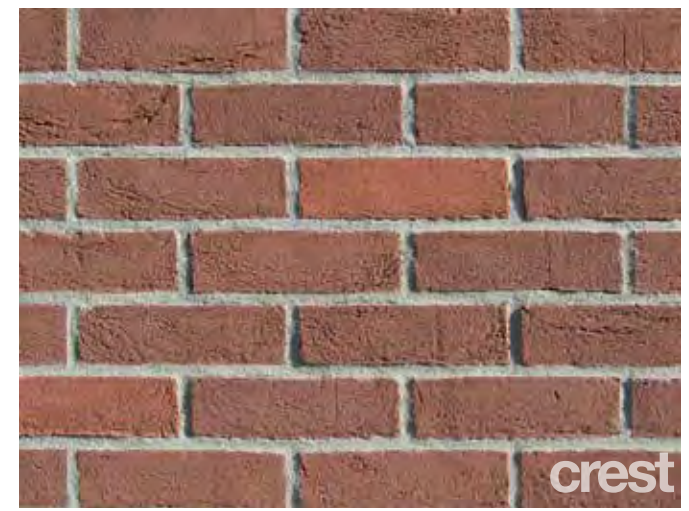

> SANDSTONE SMOOTH YELLOW

BRICK SIZE: 65mm PACK SIZE: 496 LOAD SIZE: 10,912 PALLETS: 22

> SAPPHIRE RED STOCK

BRICK SIZE: 65mm PACK SIZE: 620 LOAD SIZE: 12,400 PALLETS: 20

> SELBOURNE RED MULTI STOCK

BRICK SIZE: 65mm PACK SIZE: 540 LOAD SIZE: 12,960 PALLETS: 24