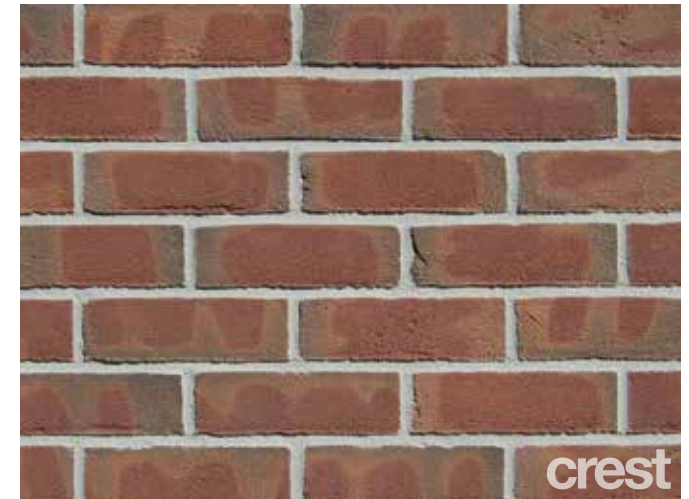

> **BERKSHIRE RED MULTI**

BRICK SIZE: 65mm   PACK SIZE: 540   LOAD SIZE: 12,960   PALLETS: 24