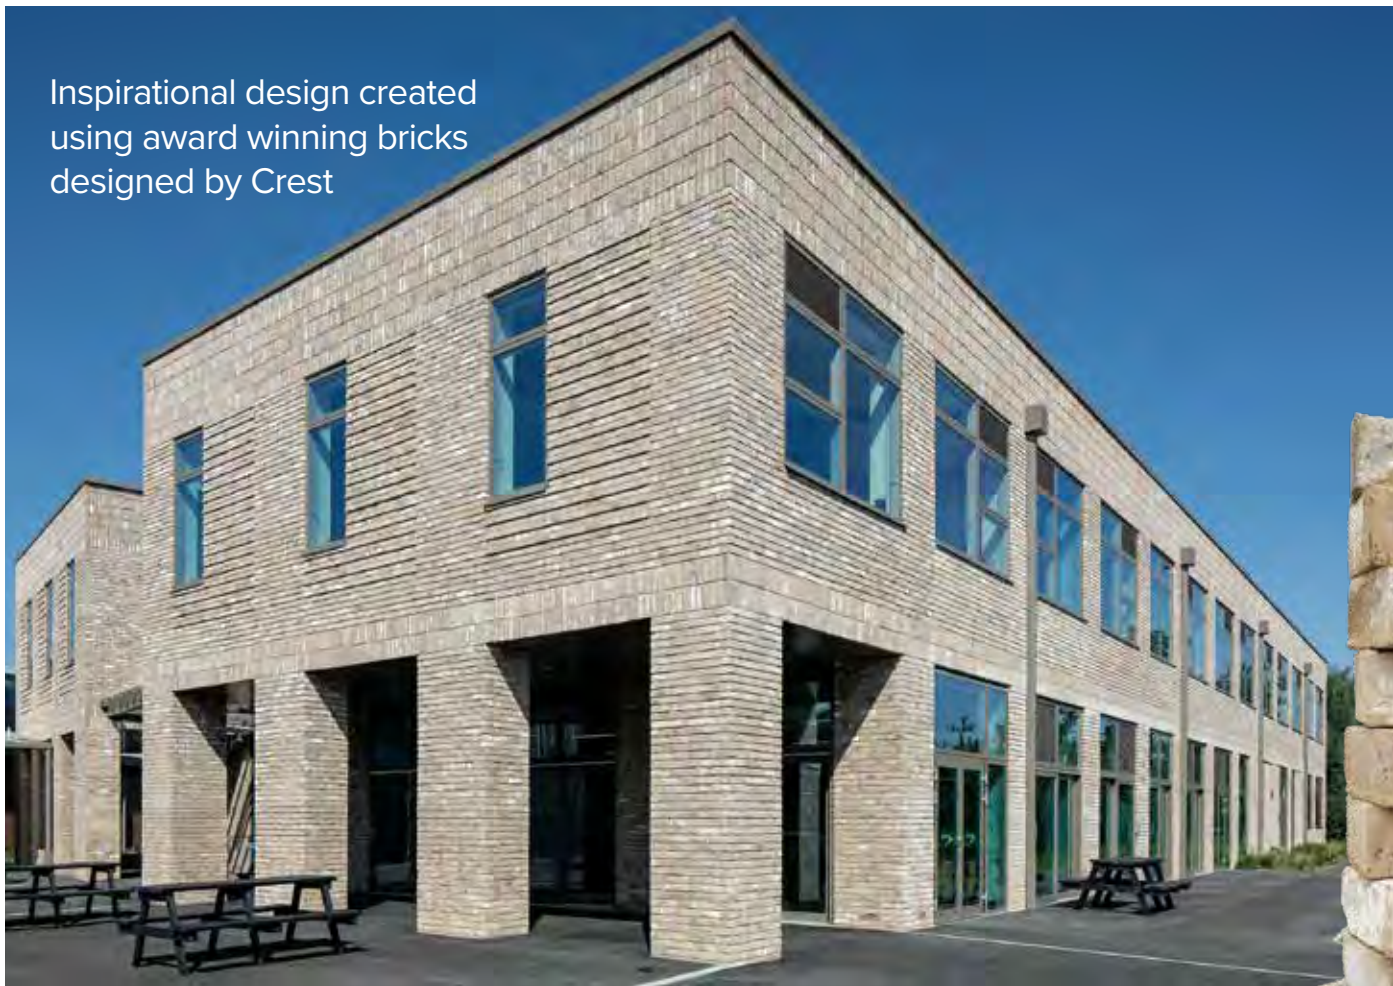

the art of

brick

the Crest portfolio of high quality clay facing bricks

crest

Inspirational design created using award winning bricks designed by Crest

Images courtesy of Photographer Alex Campbell

One of Crest Building Products most popular bricks, the **Kingston Weathered Gault**, was chosen to create an amazing State-of-the-art secondary educational facility at Melksham Oak Community School located within the historic town of Melksham.

The Kingston Weathered Gault is a unique brick designed by the Crest Team to reflect a heritage-reclaimed style of brick, it is a lovely blend of buff bricks with smoke-grey hues and white highlights.

As specialists in creating educational spaces, this inspiring design created by **Footprint Architects**, takes into consideration the

Georgian architecture of the area. Other key factors considered, where sustainability, high levels of insulation, natural ventilation and the importance of light and connections to nature. The build creates an atmosphere to prepare students for future learning and personal development.