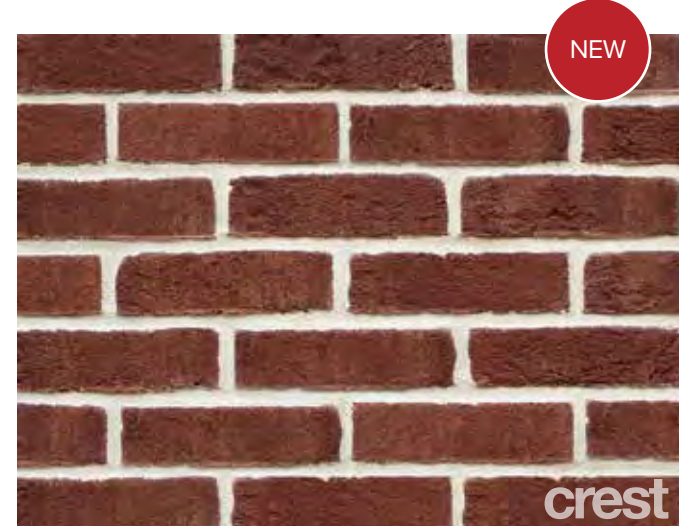

> **HAMPSHIRE RED**

BRICK SIZE: 65mm   PACK SIZE: 540   LOAD SIZE: 12,960   PALLETS: 24