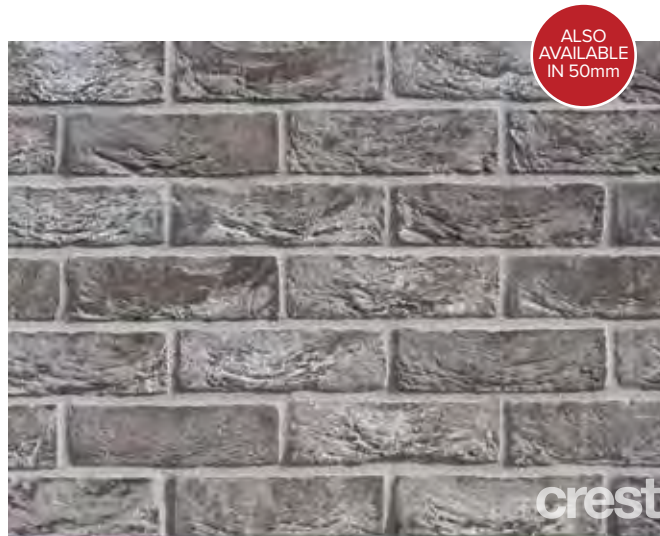

> **GREY HANDMADE**

BRICK SIZE: 65mm PACK SIZE: 608 LOAD SIZE: 12,160 PALLETS: 20

ALSO AVAILABLE IN 50mm

DON'T MISS OUR NEW HAMPSHIRE BRICKS RECENTLY ADDED TO THE RANGE

> **GREY HANDMADE SINTERED**

BRICK SIZE: 65mm PACK SIZE: 608 LOAD SIZE: 12,160 PALLETS: 20