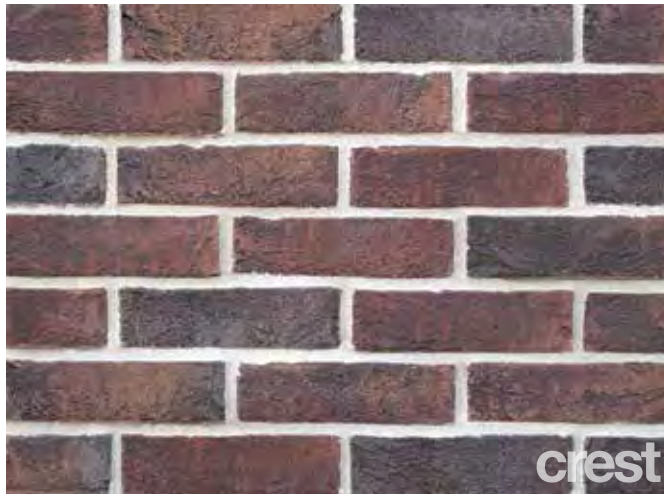

WHATEVER THE SIZE OF YOUR PROJECT WE HAVE A BRICK TO SUIT YOUR NEEDS

> **BUCKINGHAM MULTI**

BRICK SIZE: 65mm PACK SIZE: 504 LOAD SIZE: 10,584 PALLETS: 21