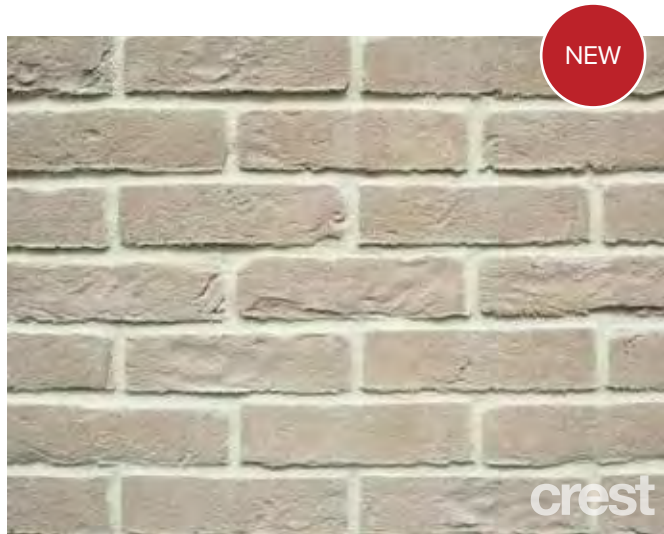

CREST'S FREE BRICK SAMPLE SERVICE - Order online at: samples@crest-bst.co.uk

> **EASTWICK**

BRICK SIZE: 65mm   PACK SIZE: 540   LOAD SIZE: 14,040   PALLETS: 26