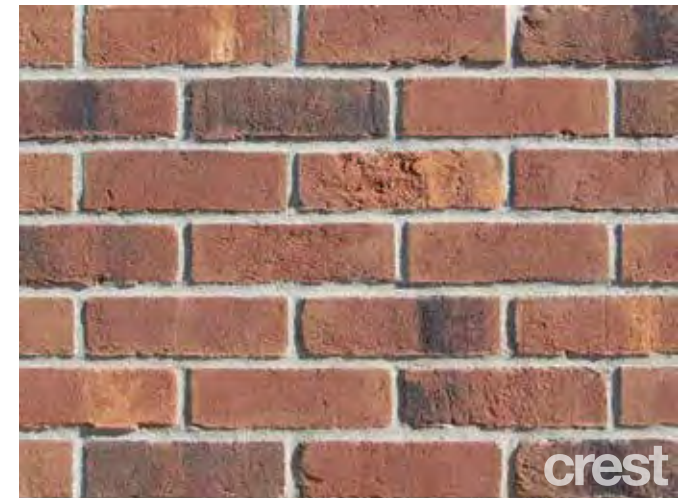

> **HEATHER MIXTURE**

BRICK SIZE: 65mm PACK SIZE: 540 LOAD SIZE: 12,960 PALLETS: 24