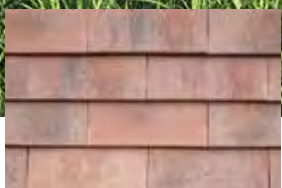

CREST NORDIC

THE ALL NEW CLAY SYSTEM
FOR FACADE AND ROOF

A SUSTAINABLE NATURAL BUILDING MATERIAL AVAILABLE IN 8 STRIKING COLOURS

Rust Red

crest

www.crest-bst.co.uk

tel: 01430 432667

email: info@crest-bst.co.uk

For more information on the Crest Nordic System contact us on
01430 432667 or visit our website at **www.crest-bst.co.uk**

Howdenshire Way Howden East Yorkshire DN14 7HZ