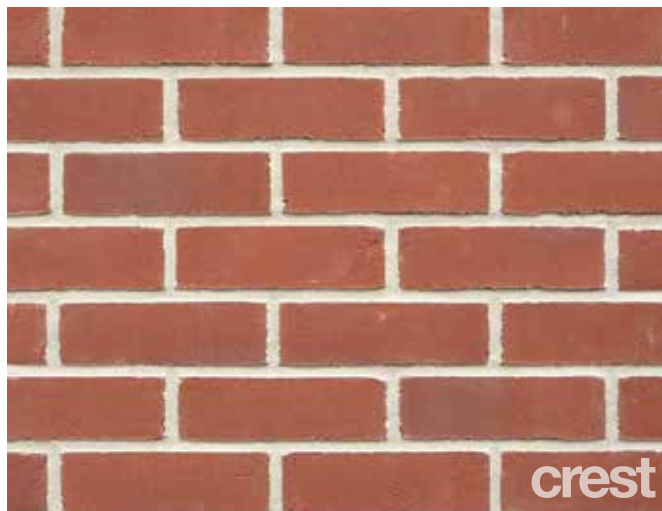

> SAPPHIRE RED STOCK

BRICK SIZE: 65mm PACK SIZE: 620 LOAD SIZE: 12,400 PALLETS: 20