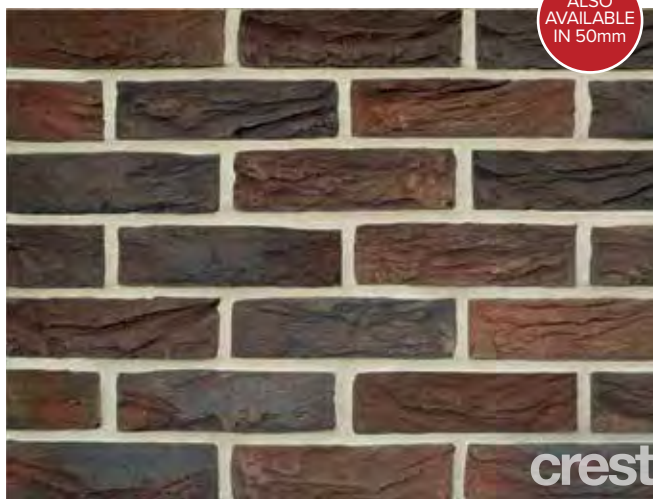

crest

> MANGANESE

BRICK SIZE: 65mm PACK SIZE: 730 LOAD SIZE: 13,140 PALLETS: 18

crest

> MANHATTAN GREY

BRICK SIZE: 65mm PACK SIZE: 560 LOAD SIZE: 10,080 PALLETS: 18

ALSO AVAILABLE IN 50mm

crest