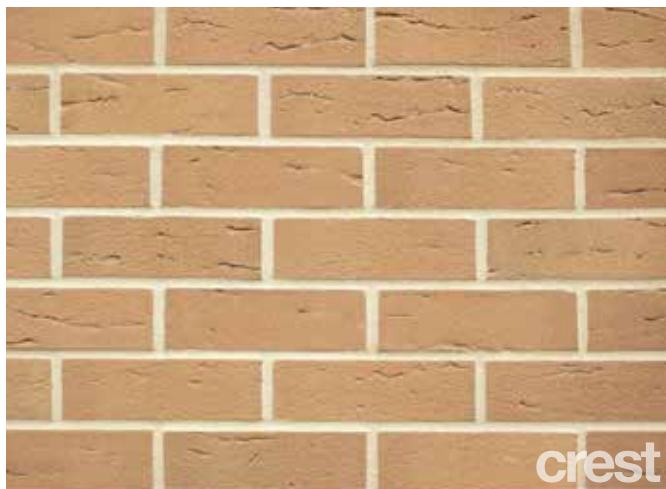

> **ROSEMONT BUFF**

BRICK SIZE: 65mm   PACK SIZE: 560   LOAD SIZE: 11,200   PALLETS: 20